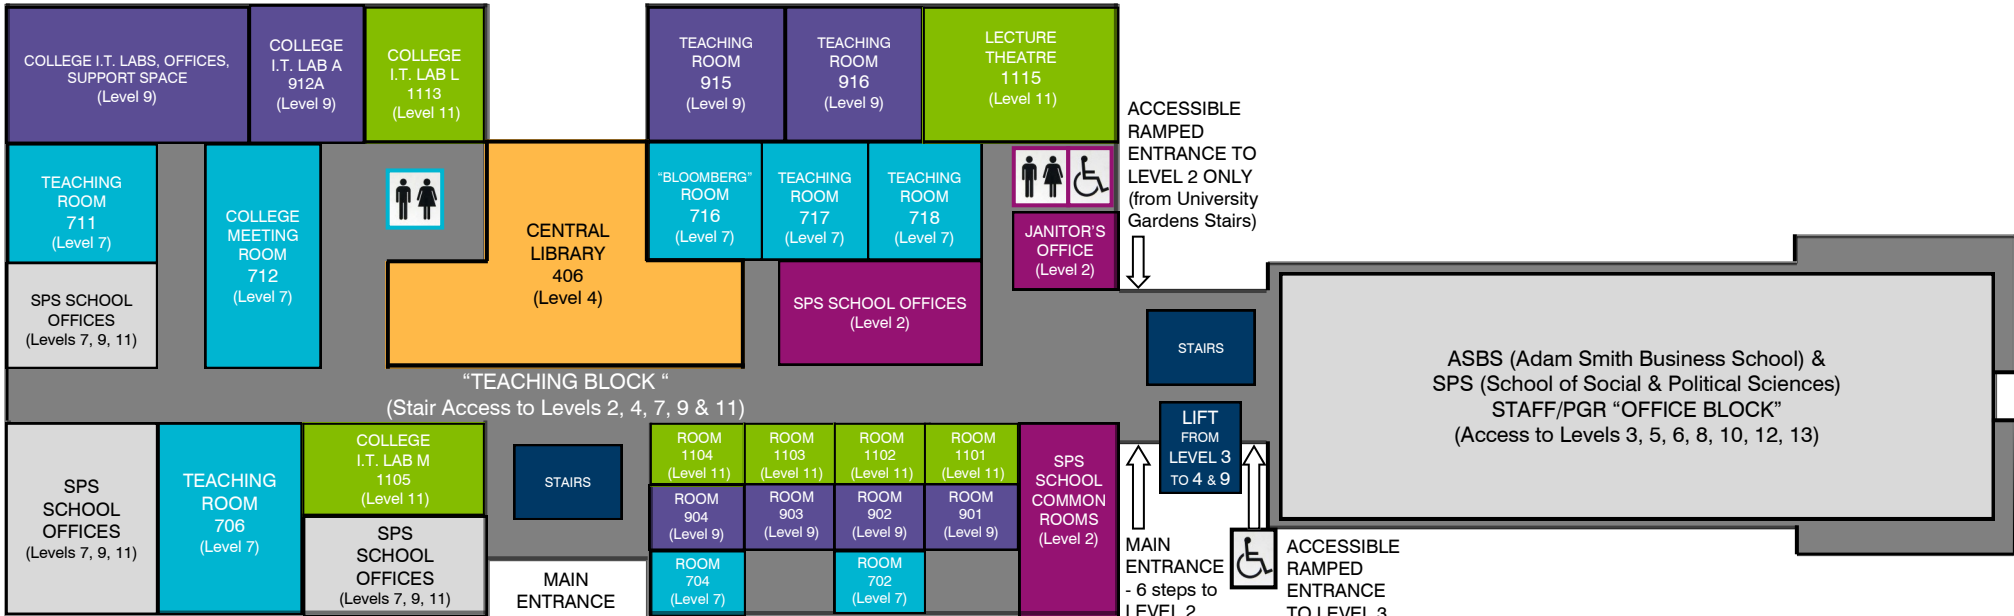

ADAM SMITH BUILDING

STAIRS TO
UNIVERSITY
GARDENS

	LEVEL 11		
	LEVEL 9		
	LEVEL 7		LEVEL 7 TOILETS
	LEVEL 4		
	LEVEL 2		LEVEL 2 TOILETS
			LEVEL 2 ACCESSIBLE TOILETS

Find the Accessibility Map at:
www.glasgow.ac.uk/about/accessibility